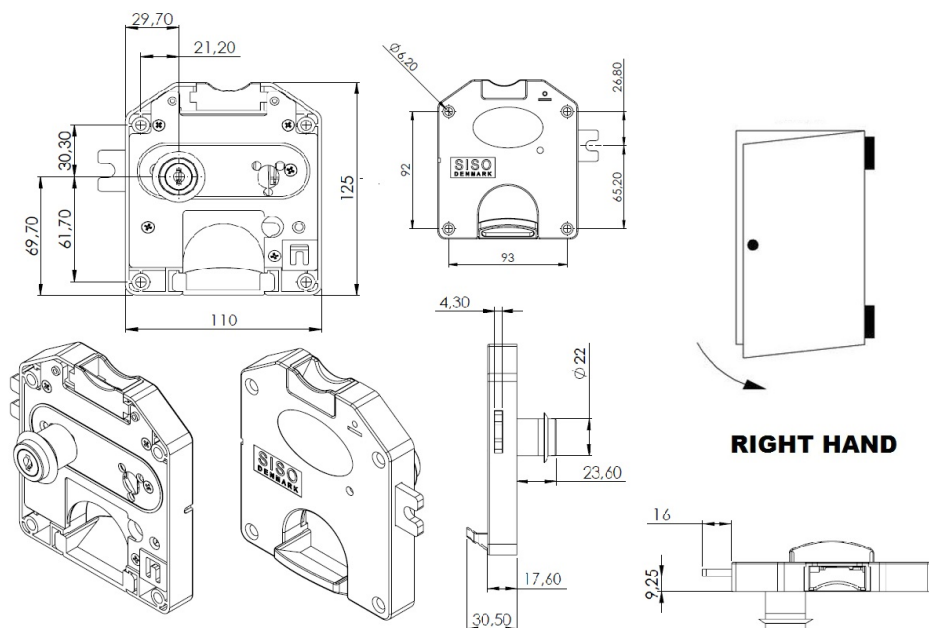

PRODUCT SHEET

Description:

Coin Lock F/2 Zloty,W/MIC System #01,CPL,RH,Snake SISO Metal Keys, Black Plastic Body, Coin Entrance & Exit All Blue, Plastic, W/SISO Logo on Lock Body, w/Chrome Plated Rosette

Item number:

14.60.247-1

Units	Box	Carton	HS Code	Barcode
Pcs.	6	48	8301300000	
				5704866051743

SISO A/S

Mileparken 11
DK-2740 Skovlunde
Denmark
VAT: DK 24786013

Phone +45 45 830 900

www.siso.dk
siso@siso.dk